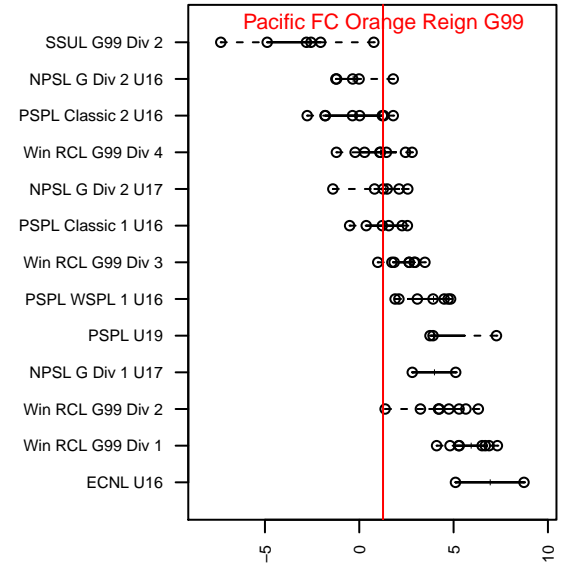

Pacific FC Orange Reign G99

Pacific FC
 Battleground, WA
 G99 total strength=1248
 attack=5.48 defense=4.08
 fall league = PTT G99 Div 1 Red

alt names used:
 Pacific FC G99 Reign
 Pacific FC G99 Reign
 PFC G99 Reign

Venues played:
 2015 Clash At the Border Gold/Silver U16
 2015 Beaverton Cup GU16 Silver
 2015 Bend Premier Cup U16-U17G SILVER U
 2015 PTT G99 Division 1 Red

Pacific FC Orange Reign G99
 Dots are actual minus expected GF (blue circles) and GA (red triangles).
 Blue line is smoothed change in attack strength. Red is smoothed change in defense strength.

**attack and defense variance (black dot)
relative to other teams
and top 10 in region**

**attack and defense rating
relative to others at age
and all opponents in last 13 months**

Performance relative to 13 month average