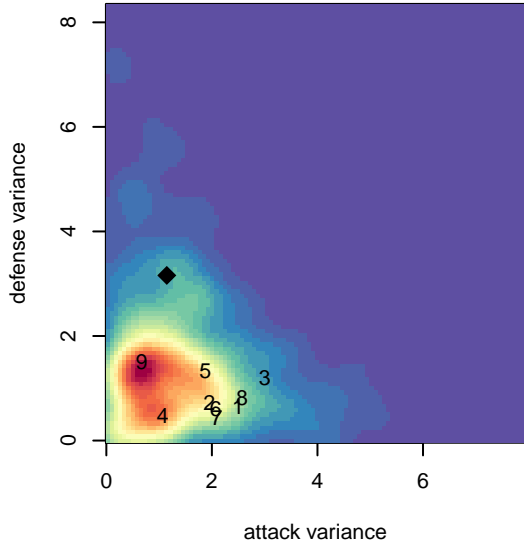

Pacific FC Orange Reign G99

Pacific FC
 Battleground, WA
 G99 total strength=1248
 attack=5.48 defense=4.08
 fall league = PTT G99 Div 1 Red

alt names used:
 Pacific FC G99 Reign
 Pacific FC G99 Reign
 PFC G99 Reign

Venues played:
 2015 Clash At the Border Gold/Silver U16
 2015 Beaverton Cup GU16 Silver
 2015 Bend Premier Cup U16-U17G SILVER U
 2015 PTT G99 Division 1 Red

Pacific FC Orange Reign G99
 Dots are actual minus expected GF (blue circles) and GA (red triangles).
 Blue line is smoothed change in attack strength. Red is smoothed change in defense strength.

**attack and defense variance (black dot)
relative to other teams
and top 10 in region**

**attack and defense rating
relative to others at age
and all opponents in last 13 months**

Performance relative to 13 month average