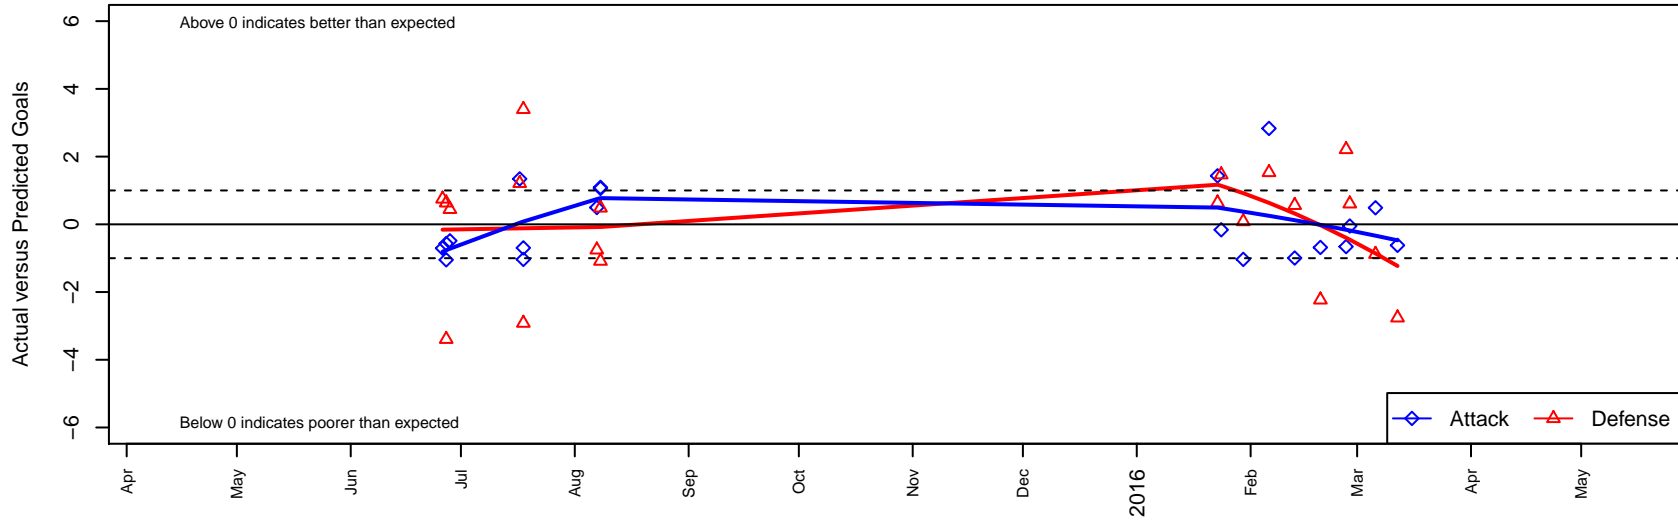

Pacific FC Orange Reign G99

Pacific FC
 Battleground, WA
 G99 total strength=1248
 attack=5.48 defense=4.08
 fall league = PTT G99 Div 1 Red

alt names used:
 Pacific FC G99 Reign
 Pacific FC G99 Reign
 PFC G99 Reign

Venues played:
 2015 Clash At the Border Gold/Silver U16
 2015 Beaverton Cup GU16 Silver
 2015 Bend Premier Cup U16-U17G SILVER U
 2015 PTT G99 Division 1 Red

Pacific FC Orange Reign G99
 Dots are actual minus expected GF (blue circles) and GA (red triangles).
 Blue line is smoothed change in attack strength. Red is smoothed change in defense strength.

**attack and defense variance (black dot)
relative to other teams
and top 10 in region**

**attack and defense rating
relative to others at age
and all opponents in last 13 months**

Performance relative to 13 month average